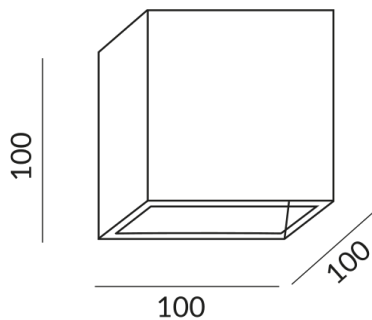

Assortment Status
Catalog item

Technical specifications

Body color
painted black

Primary connection voltage
230 Volt

Dimmable
Phasenabschnitt (C)

Input power
15 Watt

Light color
2700 K

Option
Optional 3000k

Optional Casambi

LED luminous flux
1200 lm

Color rendering index
CRI 90

Safety class
1

Ingress protection
IP20

Weight
0.67 kg

Design

Information on operating LED lights