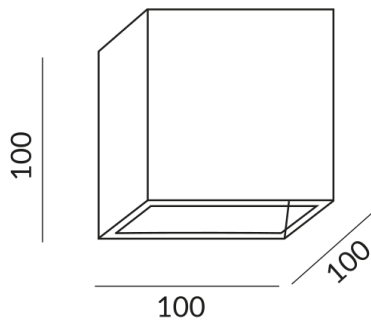

Technical specifications

Body color

painted black

Primary connection voltage

230 Volt

Dimmable

Phasenabschnitt (C)

Input power

019d53f71d1073df941ed7d4ef363193

Watt

Light color

2700 K

Option

Optional 3000k

Optional Casambi

LED luminous flux

1200 lm

Color rendering index

CRI 90

Safety class

1

Ingress protection

IP20

Design

BRUCK Werksdesign