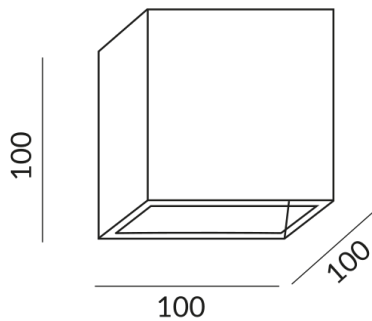

Technical specifications

Body color

black, inside gold

Primary connection voltage

230 Volt

Dimmable

Phasenabschnitt (C)

Input power

15 Watt

Light color

2700 K

Option

Optional 3000k

Optional Casambi

LED luminous flux

1200 lm

Color rendering index

CRI 90

Safety class

1

Ingress protection

IP20

Weight

0.67 kg

Design

BRUCK Werksdesign