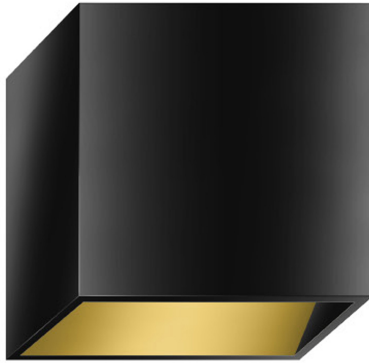

CRANNY wall lights

CRANNY AC W

100951sg-122c

LED

Dimmable

€498.00

Available, delivery time: 7 days

Body Color

outside black, inside gold

Bulb Type

AC-LED

Smart Home

1 x Casambi

Light Color

2.700K

Technical specifications

Body color

outside black, inside gold

Primary connection voltage

230 Volt

Dimmable

Phasenabschnitt (C)

Input power

019d53f71d1073df941ed7d4ef363193

Watt

Light color

2700 K

Option

Optional 3000k

Optional Casambi

LED luminous flux

1200 lm