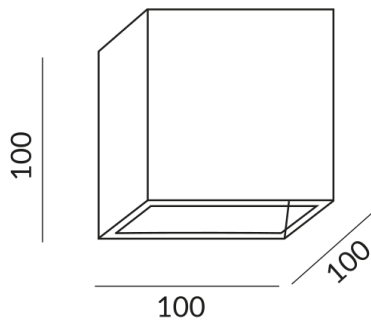

Technical specifications

Body color

outside black, inside gold

Primary connection voltage

230 Volt

Dimmable

Phasenabschnitt (C)

Input power

019d53f71d1073df941ed7d4ef363193

Watt

Light color

2700 K

Option

Optional 3000k

Optional Casambi

LED luminous flux

1200 lm

Color rendering index

CRI 90

Safety class

1

Ingress protection

IP20

Design

BRUCK Werksdesign