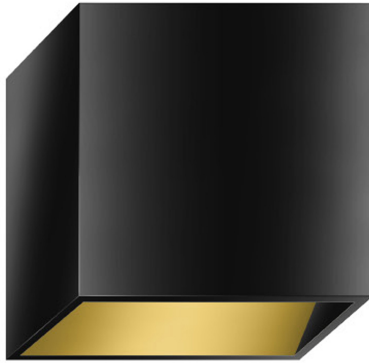

CRANNY wall lights

CRANNY AC W

100951sg-122c

LED

Dimmable

€498.00

Available, delivery time: 7 days

Body Color

black, inside gold

Bulb Type

AC-LED

Smart Home

1 x Casambi

Light Color

2.700K

Technical specifications

Body color

black, inside gold

Primary connection voltage

230 Volt

Dimmable

Phasenabschnitt (C)

Input power

15 Watt

Light color

2700 K

Option

Optional 3000k

Optional Casambi

LED luminous flux

1200 lm

Color rendering index