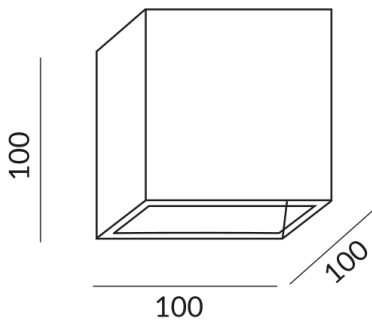

Technical specifications

Body color

matt chrome-plated / painted

Primary connection voltage

230 Volt

Dimmable

Phasenabschnitt (C)

Input power

15 Watt

Light color

2700 K

Option

Optional 3000k

Optional Casambi

LED luminous flux

1200 lm

Color rendering index

CRI 90

Safety class

1

Ingress protection

IP20

Weight

0.67 kg

Design

BRUCK Werksdesign