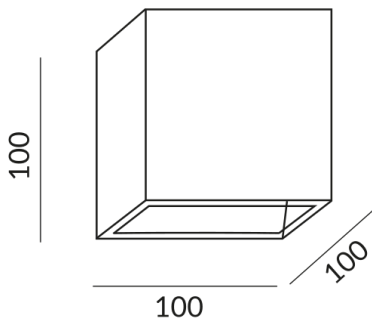

Technical specifications

Body color

matt chrome-plated / painted

Primary connection voltage

230 Volt

Dimmable

Phasenabschnitt (C)

Input power

15 Watt

Light color

2700 K

Option

Optional 3000k

Optional Casambi

LED luminous flux

1200 lm

Color rendering index

CRI 90

Safety class

1

Ingress protection

IP20

Weight

0.67 kg

Design

BRUCK Werksdesign