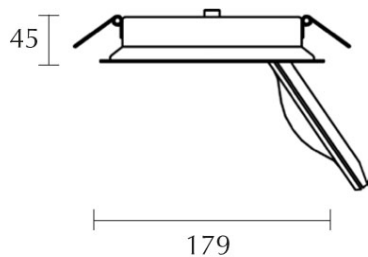

EUCLID 3D 80° LV R

100874ws

LED

Dimmable

€387.45

detail.deliveryTimeAvailable2

Technical specifications

Body color

painted white

Dimmable

Dimmbar mit entsprechendem Betriebsgerät

Input power

18 Watt

Light color

2700 K

Option

Optional DALI

Optional Dim2warm

Optional Casambi

LED luminous flux

1800 lm

Color rendering index

CRI 97

Safety class

3

Ingress protection

IP20

Weight

0.74 kg

Design

BRUCK-Design

Information on operating LED lights

Thank you for choosing our LED lights.