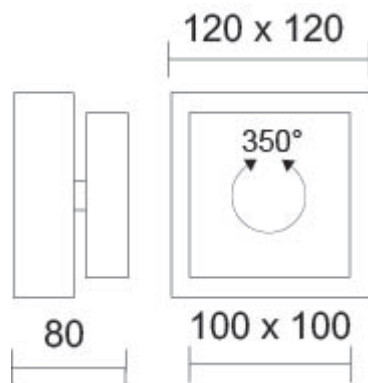

SCOBO wall lights

SCOBO DICRO UP+DOWN LV W

Discontinued, no longer in our catalogue. Available while stocks last.

100681mg

LED

Dimmable

€471.45

Available, delivery time: 3-5 days

Body Color

matt brushed

Light Direction

DICRO UP & DOWN

Smart Home

Keine Smart Home Anbindung

Light Color

2.700K

Technical specifications

Body color

matt brushed

Shade color

orange yellow

Primary connection voltage

230 Volt

Dimmable

Phasenabschnitt (C)

Input power

15 Watt

Light color

2700 K

Option

Optional 3000k

Optional Dim2warm

Optional Casambi

LED luminous flux

1250 lm

Color rendering index

CRI 90

Safety class

1

Ingress protection

IP20

Weight