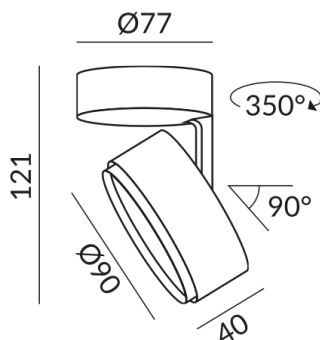

## Technical specifications

**Body color**  
painted white

**Primary connection voltage**  
230 Volt

**Dimmable**  
Phasenabschnitt (C)

**Input power**  
10 Watt

**Light color**  
2700 K

**LED luminous flux**  
800 lm

**Color rendering index**  
CRI 90

**Safety class**  
2

**Ingress protection**  
IP20

**Weight**  
0.48 kg

Information on operating LED lights

Thank you for choosing our LED lights.

To ensure the best possible performance and longevity of your new lighting, please observe the following instructions: