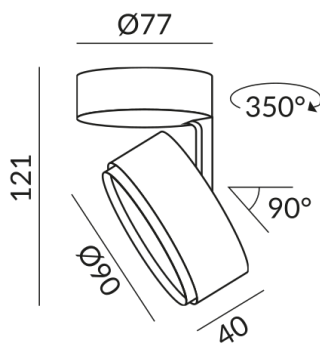

Information on operating LED lights

Thank you for choosing our LED lights.

To ensure the best possible performance and longevity of your new lighting, please observe the following