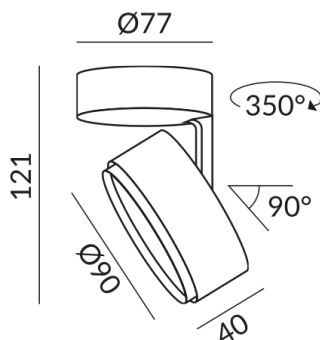

## Technical specifications

**Body color**  
painted black

**Primary connection voltage**  
230 Volt

**Dimmable**  
Phasenabschnitt (C)

**Input power**  
10 Watt

**Light color**  
2700 K

**LED luminous flux**  
800 lm

**Color rendering index**  
CRI 90

**Safety class**  
2

**Ingress protection**  
IP20

**Weight**  
0.48 kg

Information on operating LED lights

Thank you for choosing our LED lights.

To ensure the best possible performance and longevity of your new lighting, please observe the following instructions: