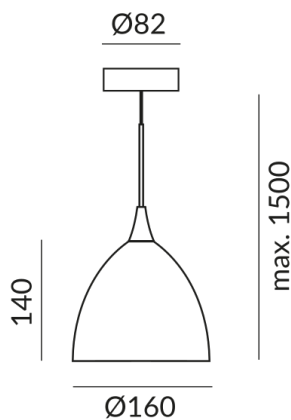

Body Color

matt chrome-plated / painted

Shade Color

black, inside gold

Systems

Single luminaires

Technical specifications

Body color

matt chrome-plated / painted

Shade color

black, inside gold

Primary connection voltage

230 Volt

Dimmable

Universal (L,C)

Input power

48 Watt

Option

Optional Casambi

Safety class

2

Ingress protection

IP20

Weight