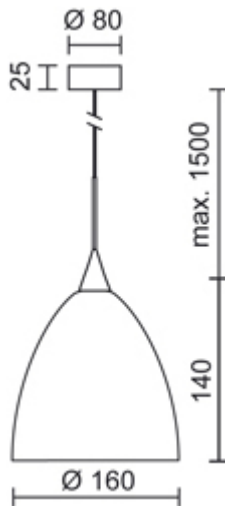

Technical specifications

Body color

chrome

Shade color

crystal clear

Primary connection voltage

230 Volt

Dimmable

Universal (L,C)

Input power

48 Watt

Option

Optional Casambi

Safety class

2

Ingress protection

IP20

Weight

0.86 kg

Design

BRUCK-Design