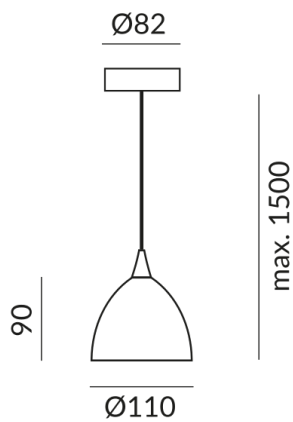

Systems

Single luminaires

Technical specifications

Body color

chrome

Shade color

blue magenta

Primary connection voltage

230 Volt

Dimmable

Universal (L,C)

Input power

48 Watt

Option

Optional Casambi

Safety class