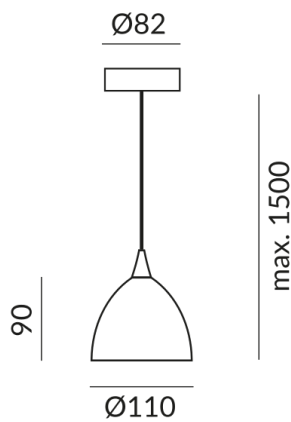

SILVA 110 G9 pendant lights

SILVA 110 G9 S

100156mcgy
G9
Dimmable
€329.00

Available, delivery time: 7 days

Body Color

matt chrome-plated / painted

Shade Color

crystal clear

Systems

Single luminaires

Technical specifications

Body color

matt chrome-plated / painted

Shade color

crystal clear

Primary connection voltage

230 Volt

Dimmable

Universal (L,C)

Input power

48 Watt

Option

Optional Casambi

Safety class