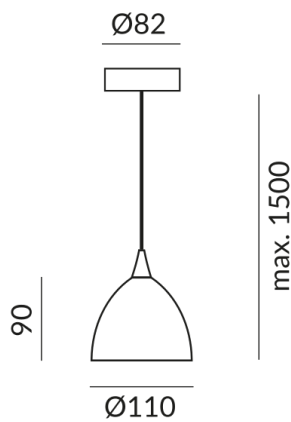

Systems

Single luminaires

Technical specifications

Body color

matt chrome-plated / painted

Shade color

orange yellow

Primary connection voltage

230 Volt

Dimmable

Universal (L,C)

Input power

48 Watt

Option

Optional 3000k

Optional Casambi